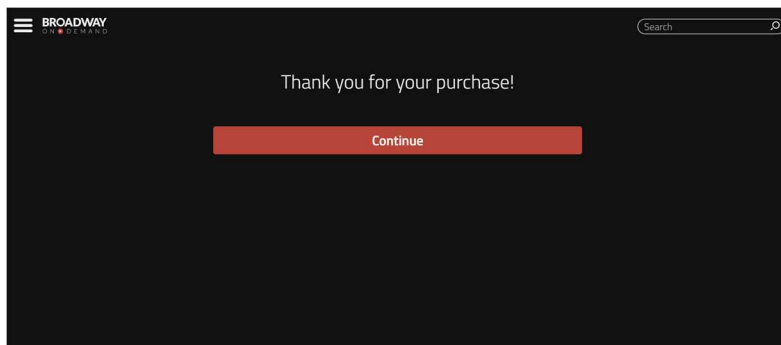

#### STEP 4: Pay for Your Stream

Once you've logged in or created your account, you will be automatically taken to the payment page.

Here you can pay for the stream with a **credit card** or **PayPal**.

If you've been given a **Promo code** (sometimes referred to as Access Code), enter the code into the "Add Promo Code" field and click apply.

Confirm your purchase to complete the transaction.

Congratulations! You've completed your purchase and now are ready for the show!