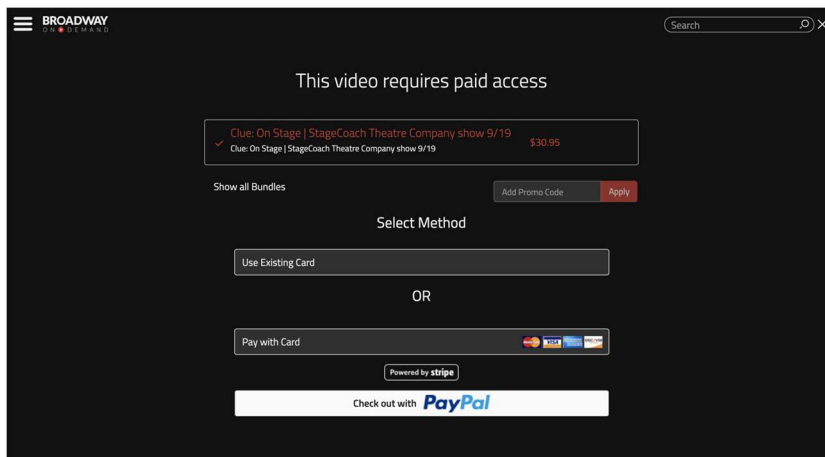

STEP 4: Pay for Your Stream

Once you've logged in or created your account, you will be automatically taken to the payment page.

Here you can pay for the stream with a **credit card** or **PayPal**.

If you've been given a **Promo code** (sometimes referred to as Access Code), enter the code into the "Add Promo Code" field and click apply.